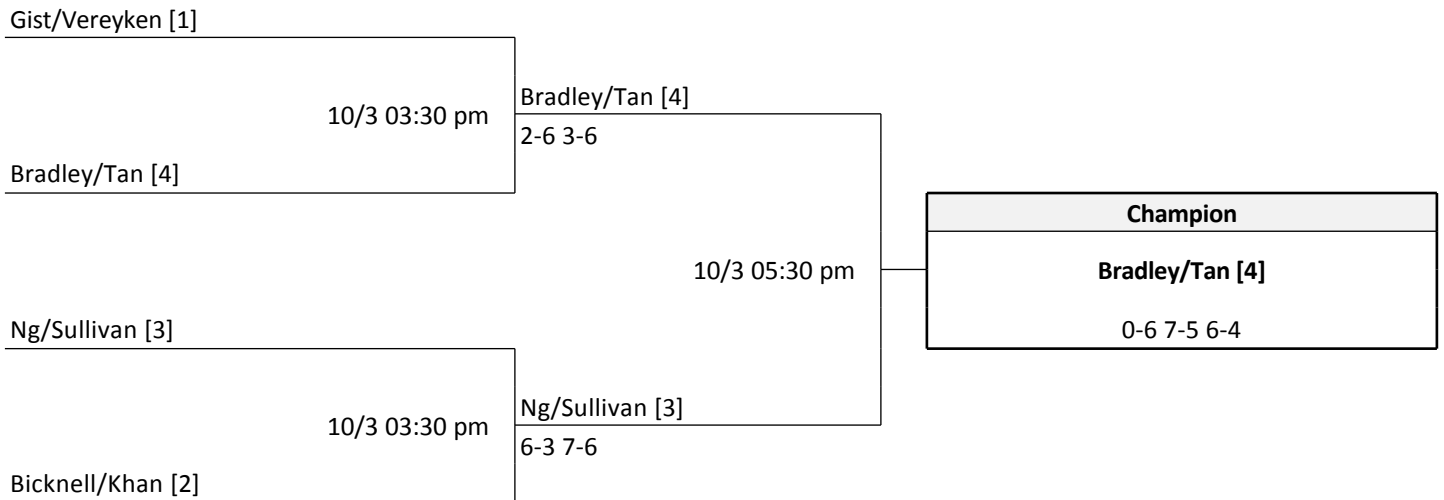

Bracket of Death
Bracket of Death, Fall 2010
Division Champions Bracket — Main Draw

Bracket of Death
Bracket of Death, Fall 2010
Division Champions Bracket — Consolation Draw