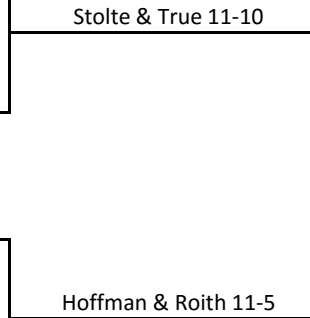

Bracket of Death - July 2016

Round Robin
3X 11-game Pro Sets

Break

Quarter-Finals
11-game Pro Set

Semi-Finals
11-game Pro Set

Finals
Best 2 out of 3 Sets

Division #1	Chris Constant & Lee Moore 21-38
	Bond Marris & Rod Muff 33-13
	Marlin Carlson & Robert Madison 25-31
	Scott Siemers & Matt Svoboda 25-30

Division #2	Lindsay Shannon & Doug Schwabauer 23-29
	Mike Sullivan & Jason Denney 21-33
	Kevin O'Farrell & Dave Lapin 33-23
	Danny Ng & Miguel Cartegena 30-22

Division #3	Keith August & Brad Bicknell 25-29
	Mike Faulconer & Dennis Radio 11-33
	Justin Hoffman & Greg Roith 27-22
	Mike Klender & Joe Zucht 33-12

Division #4	Yash Ramoo & Dane Plummer 17-33
	John Stolte & Roy True 28-24
	Robert Reed & John Nestor 33-17
	Randy Swearengin & Allen Meyer 26-30

Bond Marris & Rod Muff Division 1, #1
John Stolte & Roy True Division 4, #2

Kevin O'Farrell & Dave Lapin Division 2, #1
Justin Hoffman & Greg Roith Division 3, #2

Mike Klender & Joe Zucht Division 3, #1
Danny Ng & Miguel Cartegena Division 2, #2

Robert Reed & John Nestor Division 4, #1
Marlin Carlson & Robert Madison Division 1, #2

Klender & Zucht 11-8

Champions

66-34
100 games!