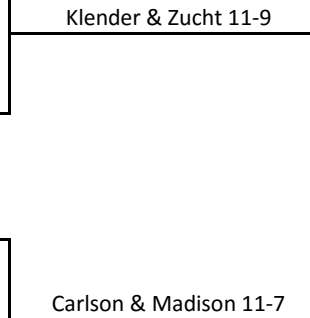

Bracket of Death - July 2016

Round Robin
3X 11-game Pro Sets

Break

Quarter-Finals
11-game Pro Set

Semi-Finals
11-game Pro Set

Finals
Best 2 out of 3 Sets

Division #1	Chris Constant & Lee Moore 21-38
	Bond Marris & Rod Muff 33-13
	Marlin Carlson & Robert Madison 25-31
	Scott Siemers & Matt Svoboda 25-30

Division #2	Lindsay Shannon & Doug Schwabauer 23-29
	Mike Sullivan & Jason Denney 21-33
	Kevin O'Farrell & Dave Lapin 33-23
	Danny Ng & Miguel Cartegena 30-22

Division #3	Keith August & Brad Bicknell 25-29
	Mike Faulconer & Dennis Radio 11-33
	Justin Hoffman & Greg Roith 27-22
	Mike Klender & Joe Zucht 33-12

Division #4	Yash Ramoo & Dane Plummer 17-33
	John Stolte & Roy True 28-24
	Robert Reed & John Nestor 33-17
	Randy Swearengin & Allen Meyer 26-30

Bond Marris & Rod Muff Division 1, #1
John Stolte & Roy True Division 4, #2

Kevin O'Farrell & Dave Lapin Division 2, #1
Justin Hoffman & Greg Roith Division 3, #2

Mike Klender & Joe Zucht Division 3, #1
Danny Ng & Miguel Cartegena Division 2, #2

Robert Reed & John Nestor Division 4, #1
Marlin Carlson & Robert Madison Division 1, #2

Klender & Zucht 11-8

Champions

66-34
100 games!